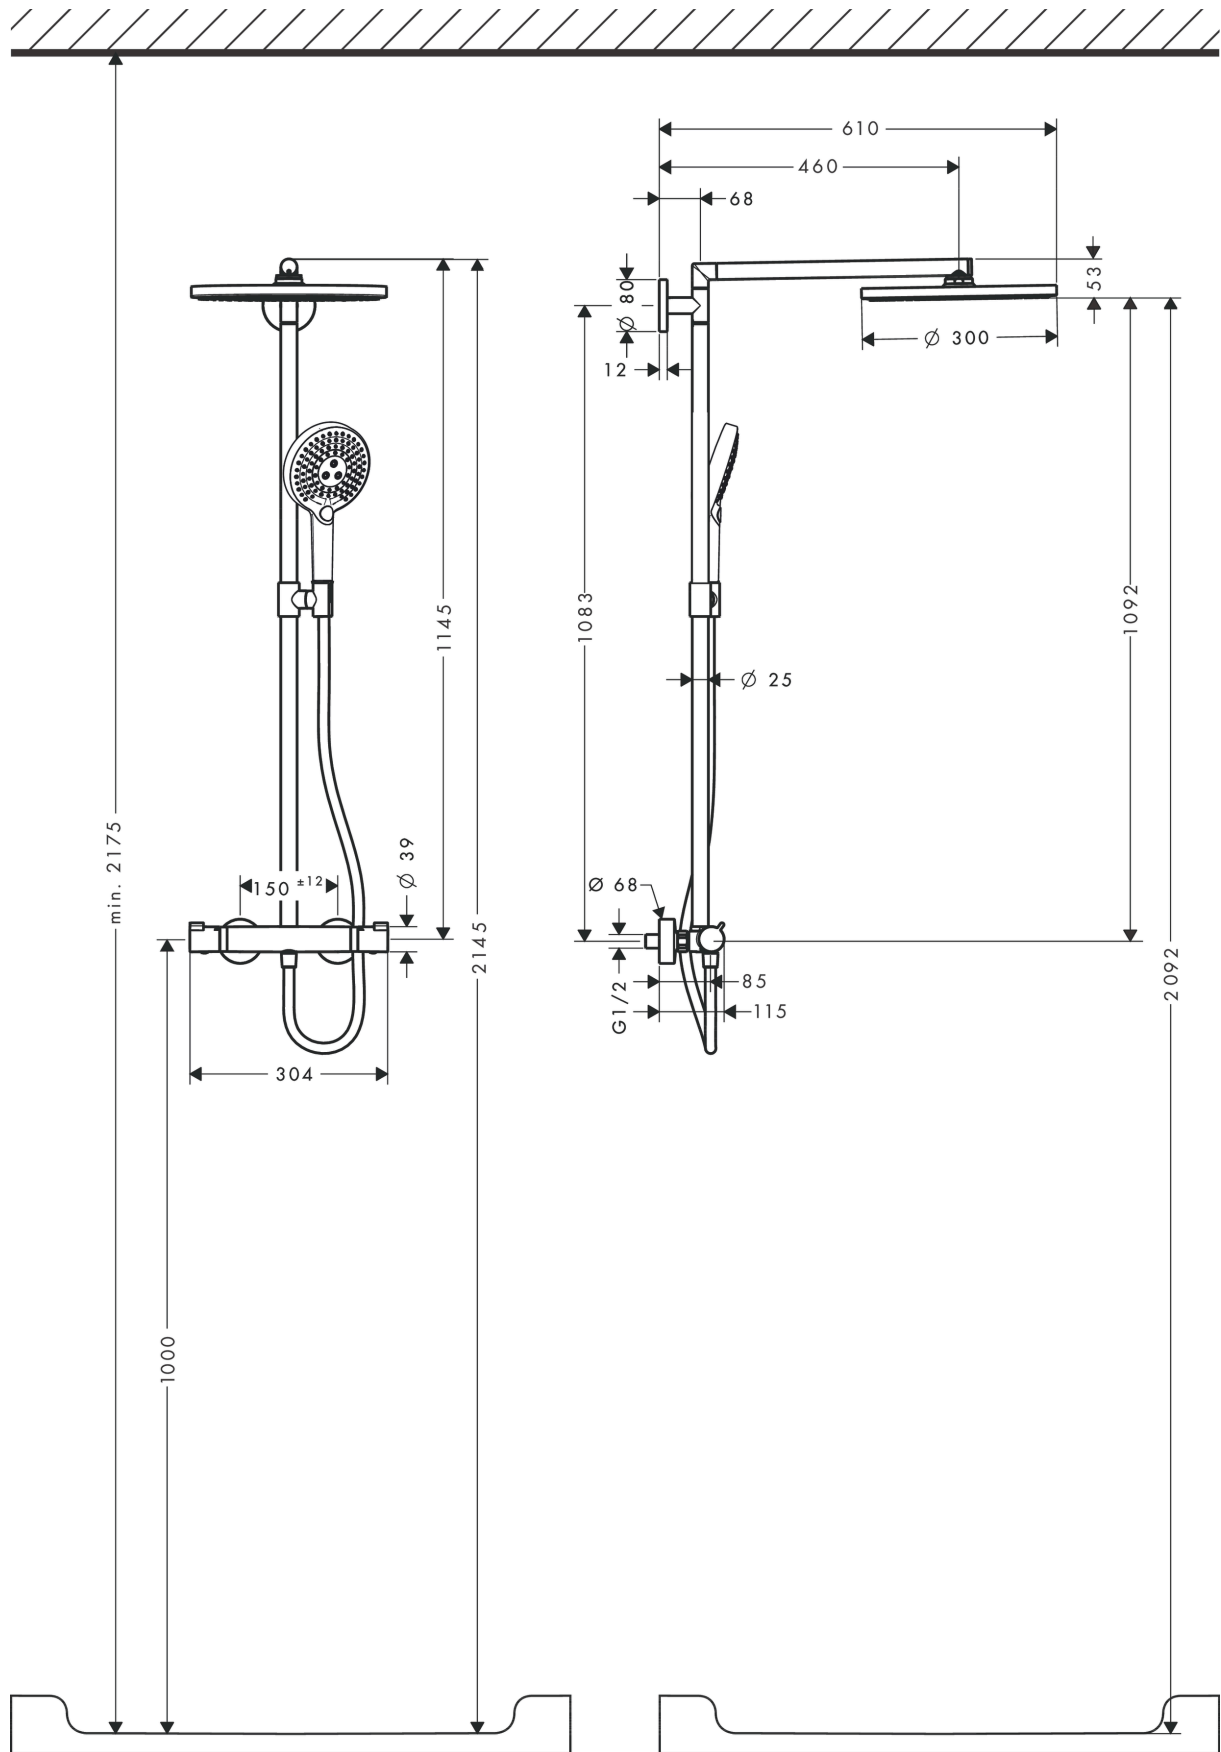

Raindance S
Showerpipe 300 1jet with thermostat
Finish: **Chrome** Article Number: **27114000**

Installation examples