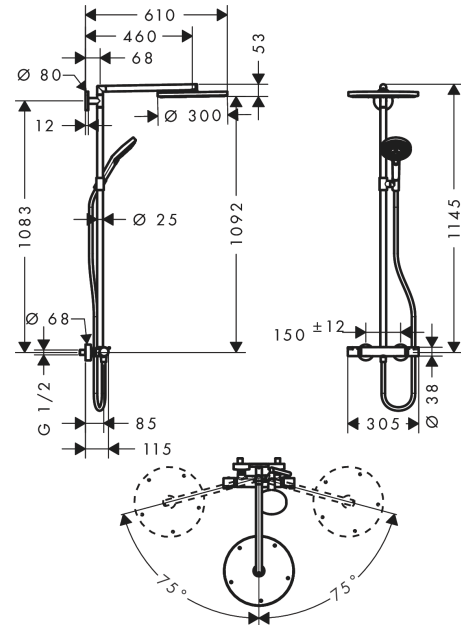

##### product features

- consists of: overhead shower, hand shower, shower thermostat, shower hose, slider, shower bar
- overhead shower Raindance S 300 Air
- shower head size overhead shower: 300 mm
- spray type overhead shower: RainAir
- spray disc surface: chrome
- spray type hand shower: RainAir, Rain, Whirl
- maximum flow rate for Showerpipe at 3 bar: 16 l/min
- minimum flow pressure: 2 bar
- max. operating pressure: 10 bar
- ball-joint: overhead shower angle adjustable
- pipe can be shortened in height
- shower bar diameter: 25 mm
- height-adjustable hand shower holder
- shower arm length overhead shower: 460 mm
- swivel shower arm
- thermostat Ecostat Comfort
- safety stop at 40°C
- adjustable hot water limitation
- outlets controlled via turning handle
- suitable for continuous flow water heaters
- mounting type: exposed installation
- connection dimension DN15
- connection thread G ½
- centre distance 150 ± 12 mm
- intrinsically safe against backflow
- pipe length: 900 mm
- 2 functions

#### Certificates / Sustainability

**Raindance S**  
**Showerpipe 300 1jet with thermostat**  
 Finish: **Chrome** Article Number: **27114000**

Product image

Scale drawing

Flowchart

**Raindance S**  
**Showerpipe 300 1jet with thermostat**  
 Finish: **Chrome** Article Number: **27114000**