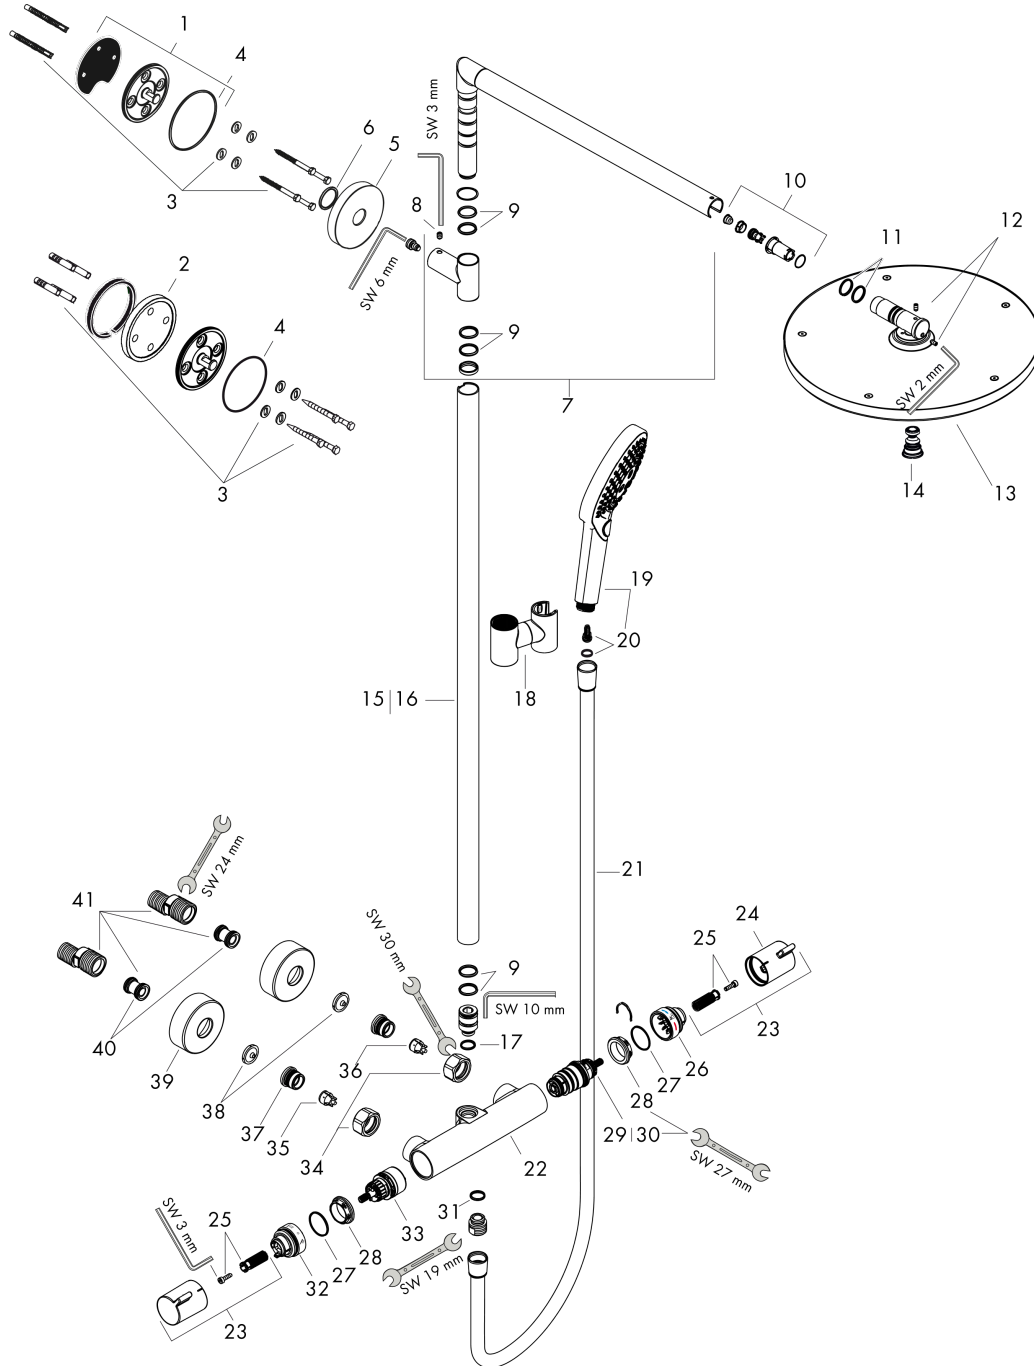

Raindance S
Showerpipe 300 1jet with thermostat
Finish: **Chrome** Article Number: **27114000**

Exploded Drawing

Year of production: >02/17

Raindance S

Showerpipe 300 1jet with thermostat

Finish: **Chrome** Article Number: **27114000**

Spare part list

Year of production: >02/17

Pos.	Description	Article Number	PC	PU
1	wall flange	98673000	12	1
2	tile-matching-disk 7 mm	98681000	6	1
3	mounting set	98716000	5	1
4	O-ring 72x2	98395000	1	1
5	escutcheon Ø 80 mm	95690000	5	1
6	O-ring 25x2	98389000	1	1
7	shower arm	98360000	20	1
8	hollow set screw M6x8	98444000	1	1
9	O-ring 17x2,5	98387000	1	1
10	back flow preventor cartridge	92268000	9	1
11	O-ring 17x2	98199000	1	1
12	hollow set screw M4x10	97667000	1	1
13	head shower	95924000	22	1
14	air jet	95794000	8	1
15	pipe 1035 mm	95925000	16	1
16	pipe 930 mm	95917000	14	1
17	O-ring 12x2,25	98382000	1	1
18	support, assy	95480000	12	1
19	handshower	26530000	98	1
20	filter insert	97708000	2	1
21	shower hose Isiflex'B 1,60 m	28276000	98	1
22	Thermostat	92850000	19	1
23	handle	95836000	8	1
24	pushbutton	92848000	2	1
25	handle fixing set	95843000	3	1
26	safety set	95839000	6	1
27	O-ring 26x1,5	98390000	1	1
28	nut	98913000	6	1
29	thermostat cartridge	98282000	14	1
30	cartridge for exchanged connections	92373000	18	1
31	O-ring 14x2	98129000	1	1
32	stop ring for flow control	95927000	8	1
33	shut off unit with selector	98283000	12	1
34	set of nuts	96157000	8	1
35	non return valve (pressure-resistant up to 2 MPa)	93136000	8	1
36	non return valve	96737000	8	1
37	O-ring 17x1,5	98137000	1	1
38	filter packing	96922000	3	1
39	escutcheon Ø 68 mm	96467000	6	1
40	noise reduction	96429000	2	1
41	set of S-unions (±12 mm)	94140000	10	1