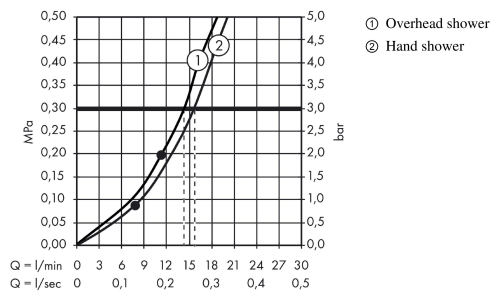

Raindance S
Showerpipe 300 1jet with thermostat
Finish: **Chrome** Article Number: **27114000**

Product image

Scale drawing

Flowchart